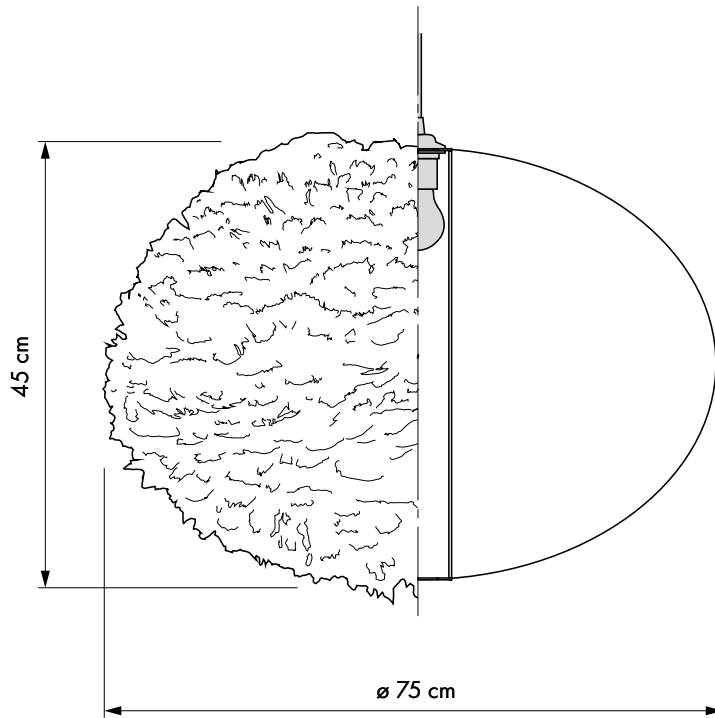

UMAGE Eos x-large

#2012
#2067
#2086

Designed by Soren Ravn Christensen in Copenhagen, Denmark

Colour variations

White

Light brown

Light grey

Floor and pendant in one

Dimensions

ø 75 cm
h 45 cm

Material

Approx 6.000 goose feathers, paper and steel

Easily cleaned with hairdryer

Weight incl. packaging

2.90 kg

Light source

E27 / E26 - max 15 W LED
Bulb recommendation: #4136

Packaging

Gift Box, Dimensions (W×H×D): 25x25x80 cm

Assembly time

5 min - video guide at umage.com

Media Kit

Photos, 3D models, 2D drawings
Download at umage.com