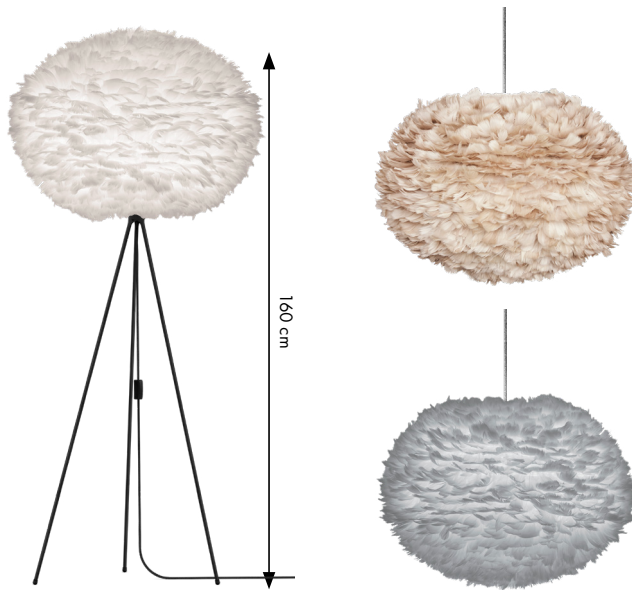

UMAGE Eos large

#2042
#2090
#2089

Designed by Soren Ravn Christensen in Copenhagen, Denmark

Eos large + Tripod floor

Colour variations

White

Light grey

Light brown

Floor and pendant in one

Dimensions

ø 65 cm
h 40 cm

Material

Approx 4.500 goose feathers, paper and steel

Easily cleaned with hairdryer

Weight incl. packaging

1.60 kg

Light source

E27 / E26 - Max 15 W LED
Bulb recommendation: #4136

Packaging

Gift Box, Dimensions (W×H×D): 25x25x65cm

Assembly time

5 min - video guide at umage.com

Media Kit

Photos, 3D models, 2D drawings
Download at umage.com