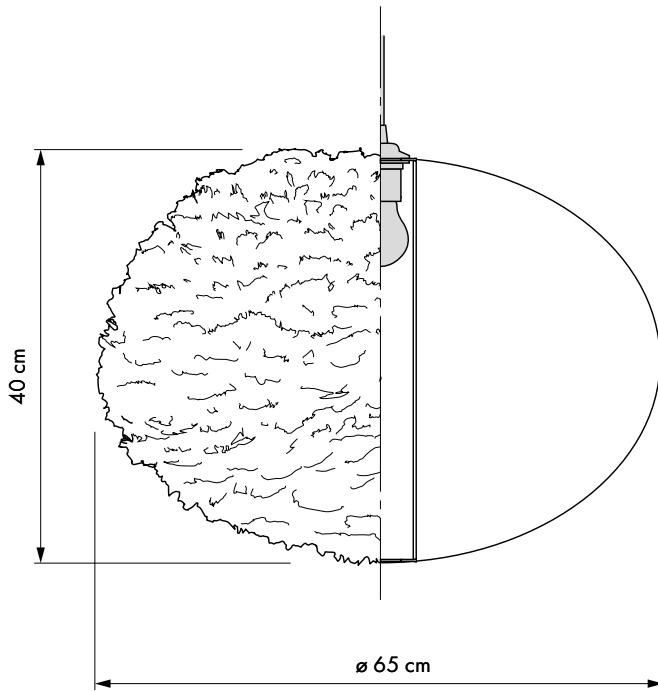

UMAGE Eos large

#2042
#2090
#2089

Designed by Soren Ravn Christensen in Copenhagen, Denmark

Eos large + Tripod floor

Colour variations

White

Light grey

Light brown

Floor and pendant in one

Dimensions

ø 65 cm
h 40 cm

Material

Approx 4.500 goose feathers, paper and steel

Easily cleaned with hairdryer

Weight incl. packaging

1.60 kg

Light source

E27 / E26 - Max 15 W LED
Bulb recommendation: #4136

Packaging

Gift Box, Dimensions (W×H×D): 25x25x65cm

Assembly time

5 min - video guide at umage.com

Media Kit

Photos, 3D models, 2D drawings
Download at umage.com